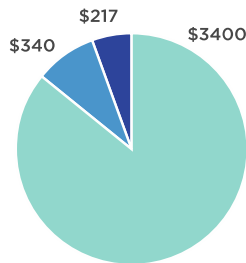

Cloud Backup for SharePoint and OneDrive for Business

☁ Data Protection Required for SharePoint and OneDrive for Business

32% Data Loss in the Cloud

SharePoint and OneDrive have no archiving or expanded data protection features to recover lost data. With all you have invested in your data and 32% of companies reporting data loss in the cloud, a backup solution is critical for your business.¹

Data loss can be costly

Pepperdine University calculated the predictable cost per data loss to be **$3,957²**. However, depending on the content loss, that cost could be higher and even more devastating to a business.

Value of Lost Data ●
Technical Services ●
Lost Productivity ●

Data loss can be stressful

Just the thought of data loss is stressful. But it doesn't have to be. With a backup solution, instead of reacting in panic to a data loss event, you can instead quickly and simply restore that data and get back on track quickly.