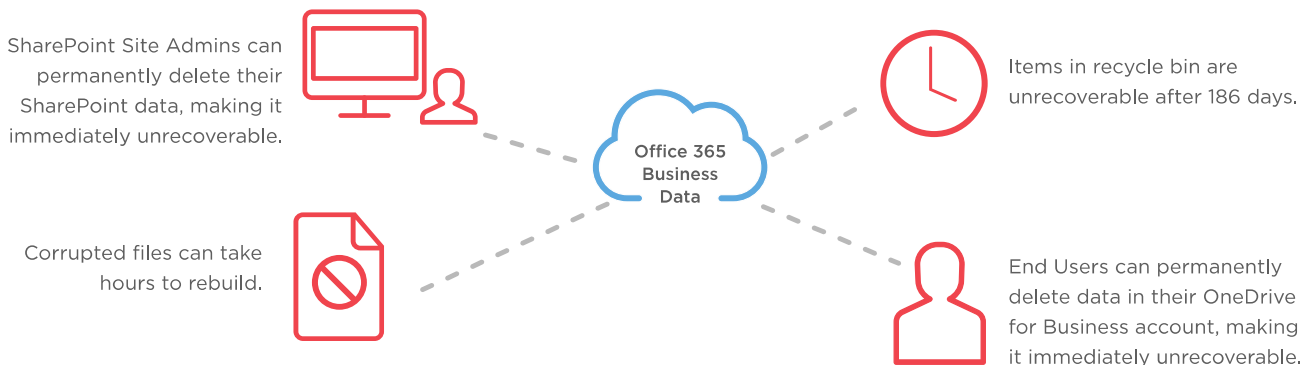

Causes of data loss in SharePoint and OneDrive for Business

¹January 2013 SaaS report by the Aberdeen Group. ²Graziadio Business Review - The Cost of Lost Data - 2003.